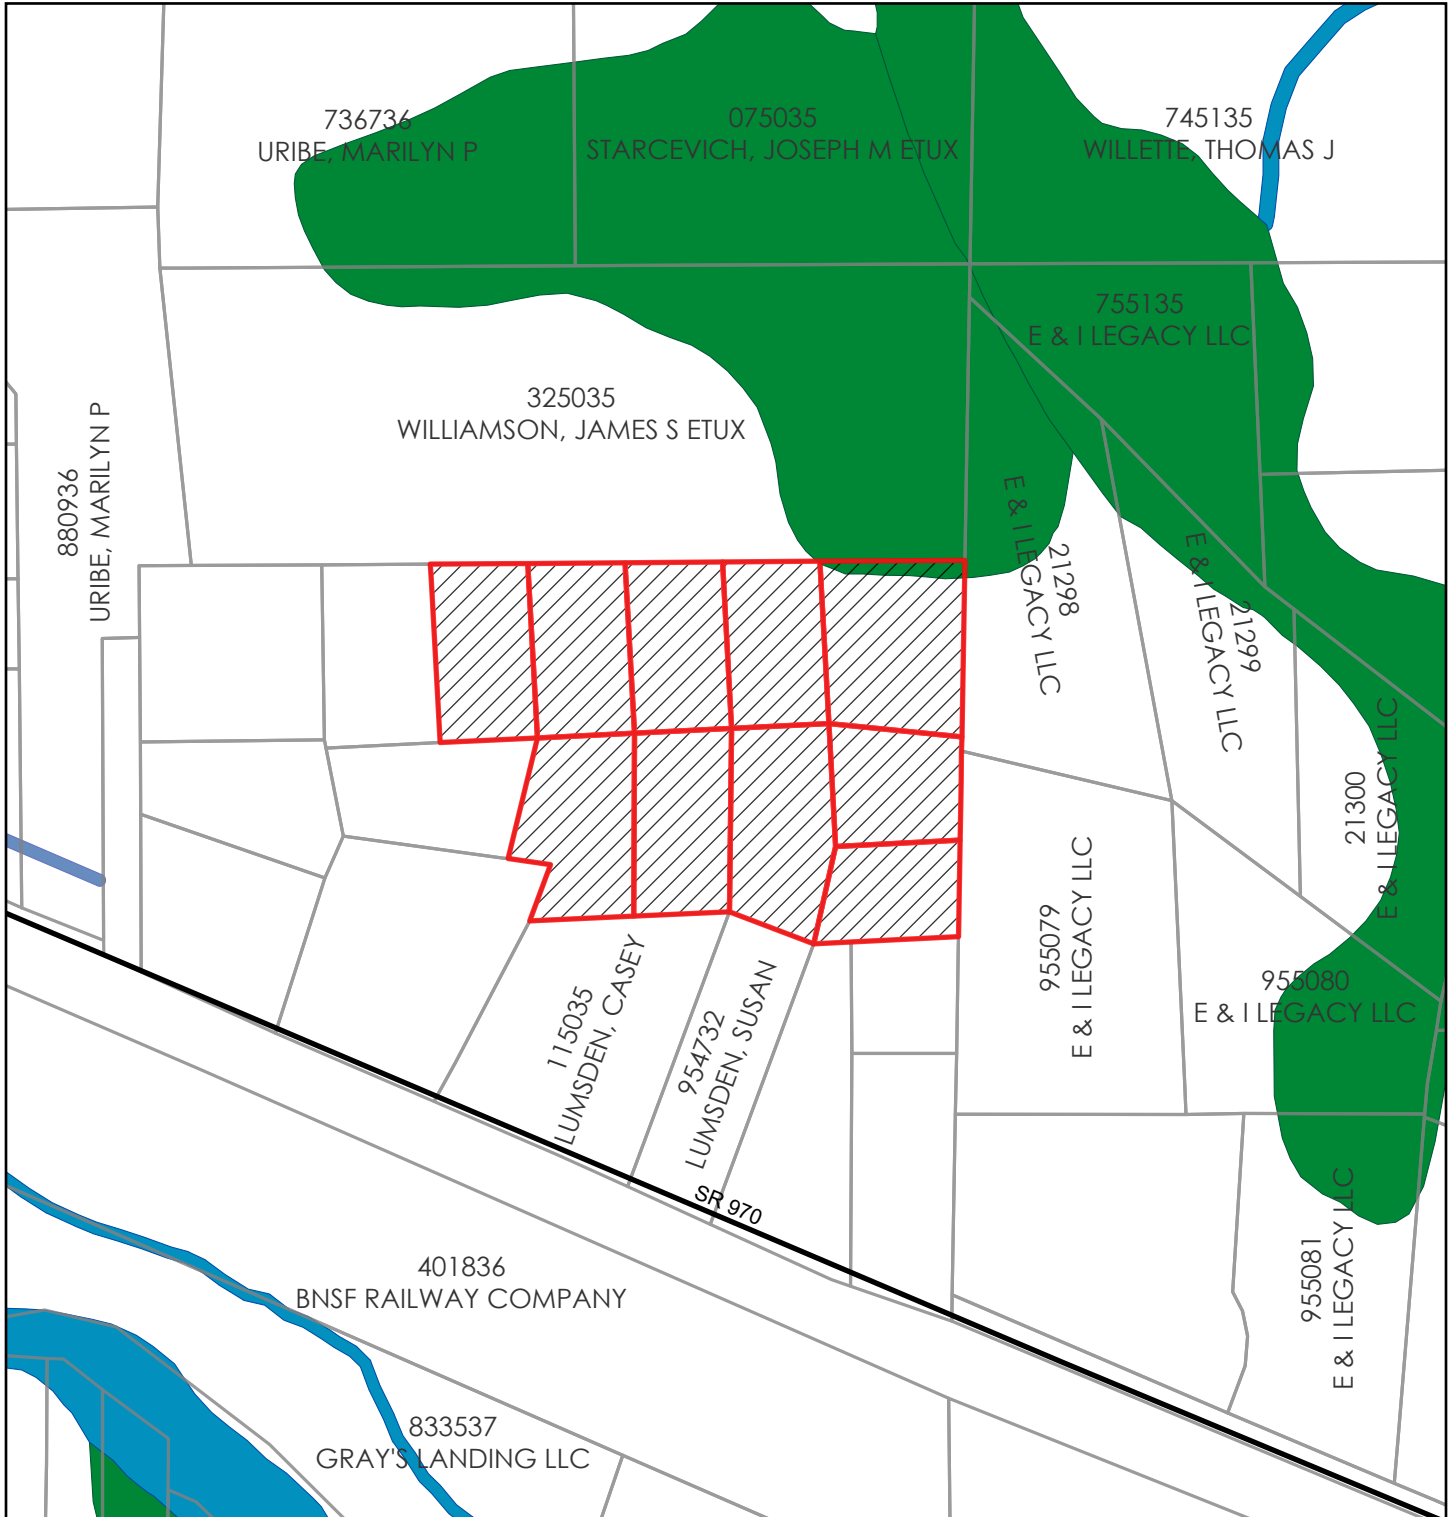

TD-24-00004 Williamson

Critical Areas

Kittitas County GIS

2024

Coordinate System: NAD 1983 StatePlane Washington South FIPS 4602 Feet